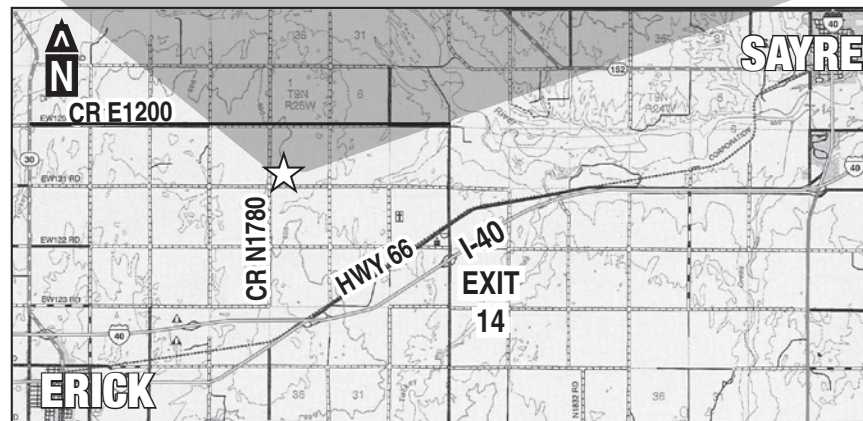

★ **TRACT 1: 160 ACRES AND HOUSE** ★

★ **PROPERTY LOCATION:** From Hext Exit 14 on Interstate 40, Go north 2 miles on County Road 1810, Then West 3 miles on County Road E1200 to Intersection of County Road N1780 / E1200 and then south 1/2 mile on County Road N1780 to Property. (Watch for auction signs)

★ **PROPERTY DESCRIPTION:** The property is located 1/2 mile from paved road (County Road E1200) with easy access to Interstate 40, Erick, Sayre, and Elk City. The 3 bedroom house has 2 large living areas and is located on 160 acres of exceptional Beckham County real estate that offers prime hunting for deer, turkey, and quail. The house has a working water well with a new pump, in addition to natural gas in the house. The fenced property also has a shed for farm implements and a barn and corrals for livestock. Additionally, there is a irrigation well on the property with 12 inch casing. The property also has fruit trees and plum bushes. Always known as "The Old Franklin Farm", this property is good farm land, pasture land and offers the best hunting opportunities in Western Oklahoma.