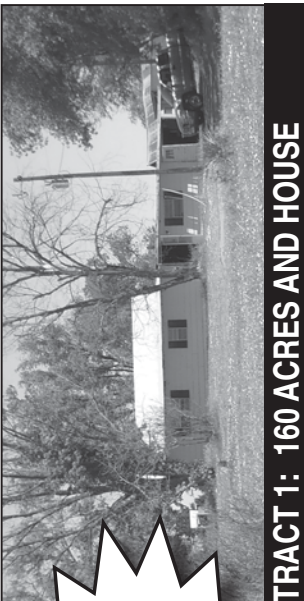

TRACT 1: 160 ACRES AND HOUSE

Public Auction

WE INVITE
YOU TO ATTEND
THIS SPECIAL
AUCTION!

2 SPECIAL PROPERTIES IN 2 GREAT LOCATIONS

**PRIME BECKHAM COUNTY HUNTING PROPERTY WITH HOUSE AND 160
ACRES NEAR HEXT, OK ★ COMMERCIAL SHOP BUILDING
WITH LAND IN ELK CITY, OK ★ TRACTOR WITH FARM
IMPLEMENTS ★ ANTIQUES, COLLECTIBLES & MUCH MORE**

**SATURDAY, JUNE 15, 2013
10:00 A.M. • SAYRE, OK**

SALE LOCATION: Beckham County Activity Barn, Sayre, Oklahoma (east of historic Beckham
County Courthouse, Sayre, Oklahoma)

PSRT STD
EGRWSS
U.S. POSTAGE
PAID
EDDM RETAIL

Gene Cobb Auction & Realty

Richard E. Cobb, CAI, AARE
P.O. Box 982 • Elk City, OK 73648
(580) 225-6743

OPEN HOUSE

Sunday, June 2 & 9, 2013
1-3 PM • or by Appt.
580-225-6743

JUNE 2013

26	27	28	29	30	31	1
2	3	4	5	6	7	8
9	10	11	12	13	14	15
16	17	18	19	20	21	22
23	24	25	26	27	28	29
30						

*****ECRWSS*****

Local
Postal Customer