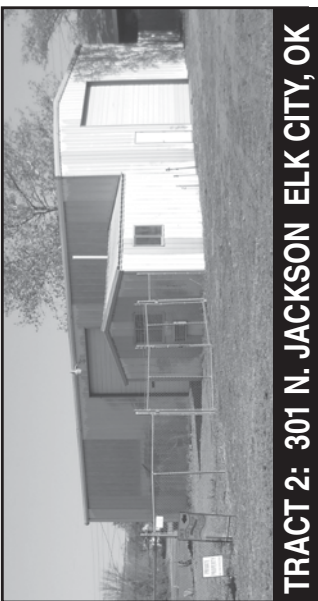

TRACT 1: 160 ACRES AND HOUSE

**SATURDAY, JUNE 15, 2013
10:00 A.M. • SAYRE, OK**

SALE LOCATION: Beckham County Activity Barn, Sayre, Oklahoma
(east of historic Beckham County Courthouse, Sayre, Oklahoma)

AUCTIONEER'S STATEMENT: It is a privilege to conduct the auction of special real estate near Hext, Oklahoma, the former home and farm of Charlie and Margie Franklin since 1942 and the Commercial Shop Building and land in Elk City owned by the Dillingham Family. Additionally, we will be selling a nice selection of personal property, that includes a nice tractor with implements, antiques, collectibles, and other personal property.

OWNERS: MARGIE FRANKLIN LLC & DILLINGHAM TRUST

**Gene Cobb
Auction & Realty**

**RICHARD E. COBB, CAI, AARE
Auctioneer/Real Estate Broker • Certified Appraiser**

580-225-6743 | P.O. Box 982 | Elk City, OK 73648

Rhett D. Cobb • Licensed Auctioneer • Real Estate Broker TX & OK
Texas Broker # 0549348 | TDLR # 16204 | Oklahoma Broker # 142951

P.O. Box 763
Canyon, TX 79015

TX Broker # 0549348
OK Broker # 142951

TDLR#
16204

We Act As Agents & Agents Only • Not Responsible For Accidents • Any Announcements Made Sale Day Supersede All Other Announcements • Every effort has been made to assure the accuracy of the information with no guarantee of authenticity.

VISIT US ON THE WORLD WIDE WEB FOR A SCHEDULE OF UPCOMING AUCTIONS
VIEW MORE PICTURES OF THIS SALE: <http://www.genecobbauction.com>

TRACT 2: 301 JACKSON ELK CITY, OK